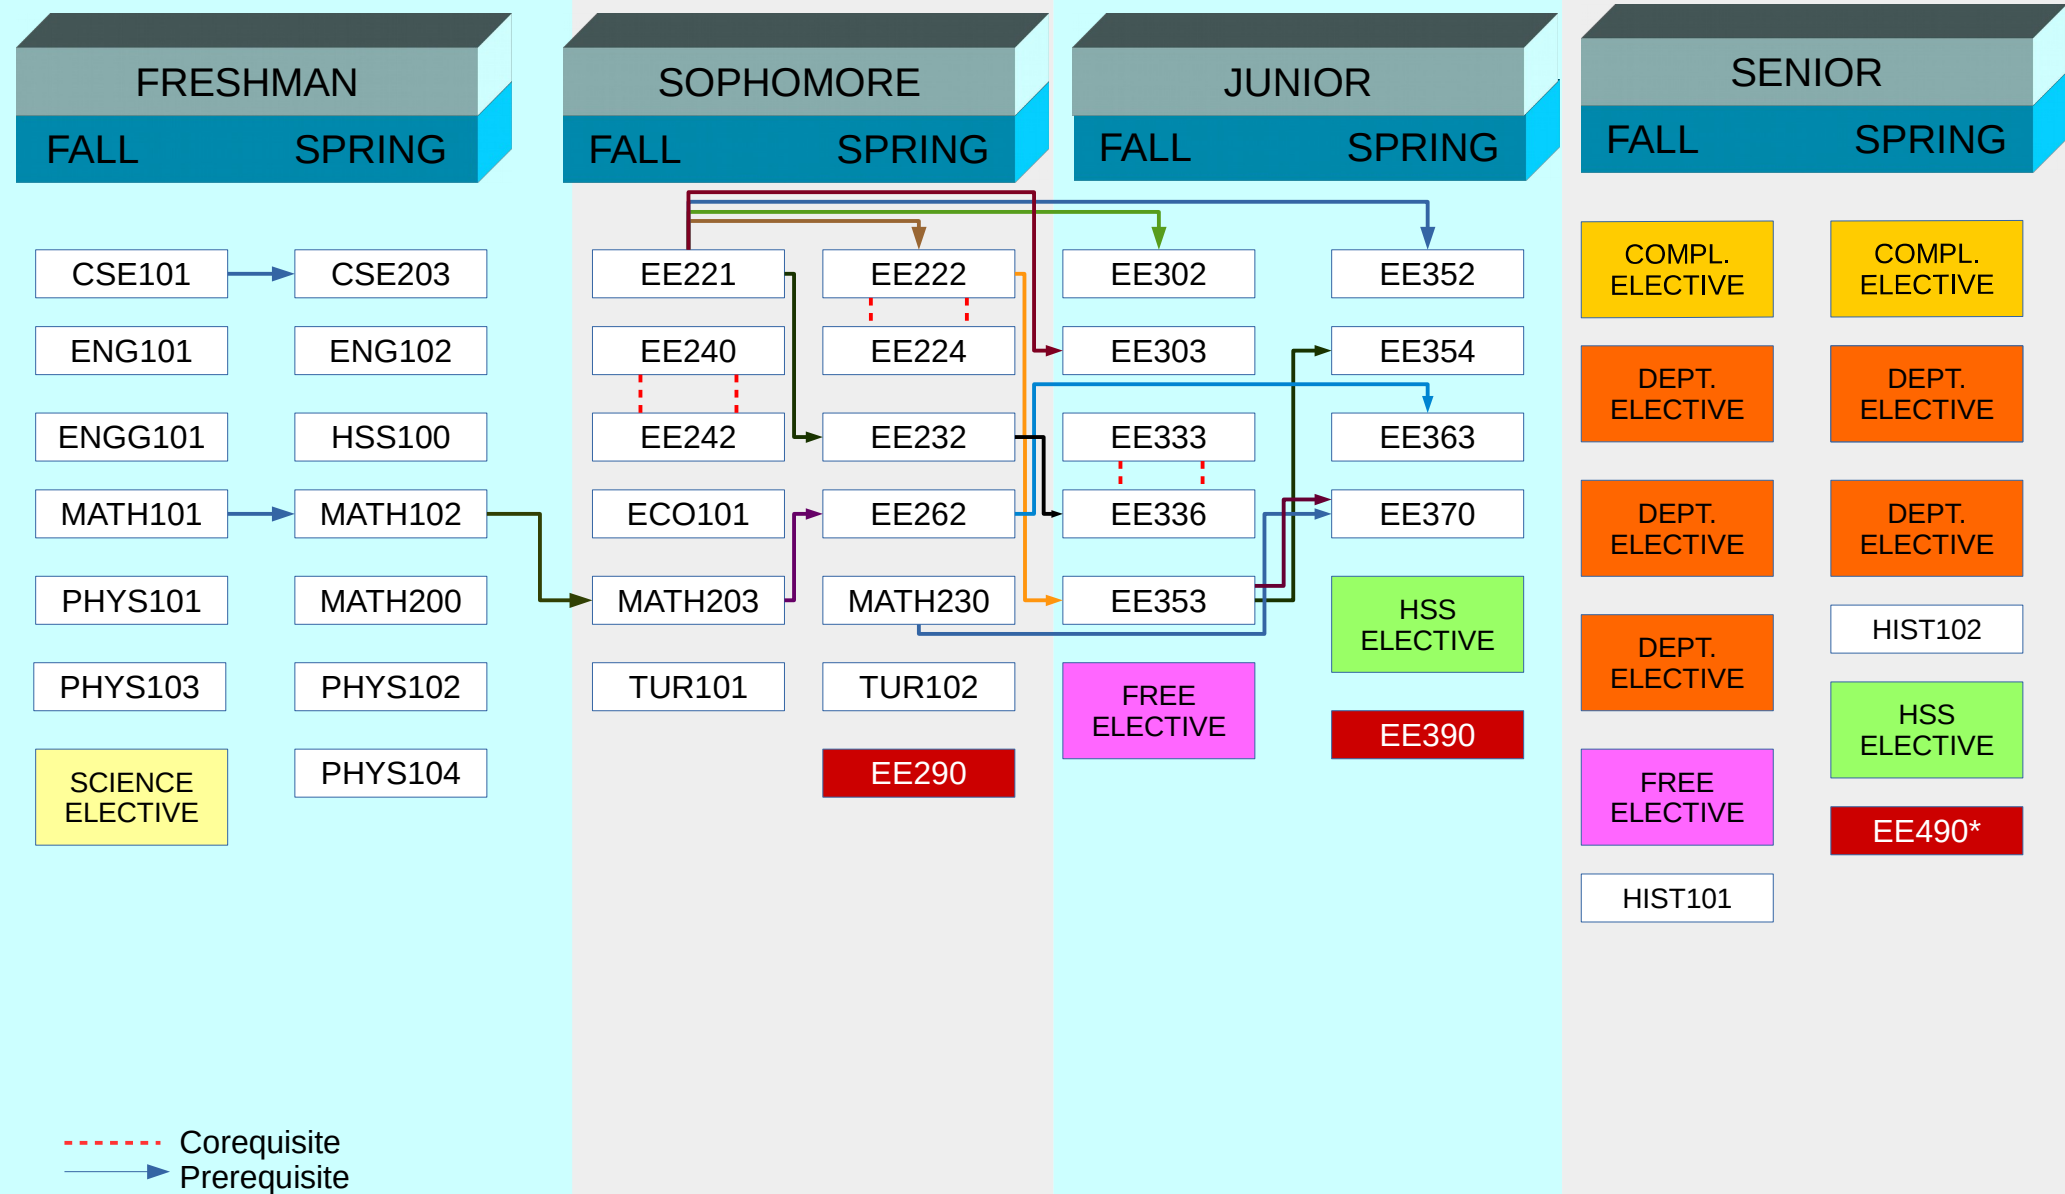

ELECTRICAL AND ELECTRONICS ENGINEERING COURSE PLAN

DEPART. ELECTIVE COURSES	EE402	EE404	EE405	EE441	EE453	EE462
PREREQUISITE COURSE	EE222	EE302	EE232	EE232	EE353	EE363
DEPART. ELECTIVE COURSES	EE470	EE473	EE474	EE489	CSE342	ME336
PREREQUISITE COURSE	EE370	EE232	EE370*	EE353, EE352*	EE240	MATH203

- * Courses in red font are corequisites for their respective courses
- * CSE431, EE444, EE454, EE476, EE480, EE481, EE483, EE487, EE488 and EE 491-499 can only be taken with consent of instructor
- * indicates project or internship courses
- * Only senior students can take EE490.